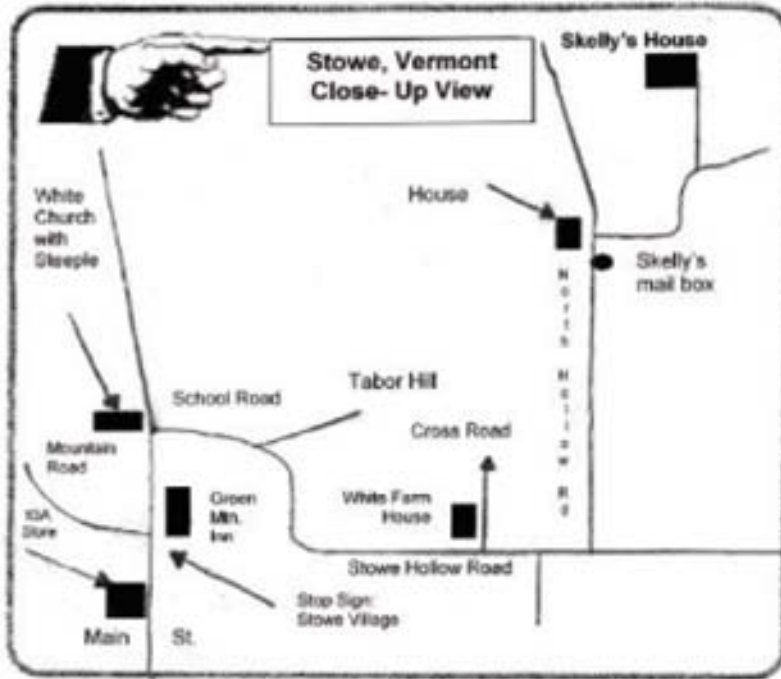

Directions to Skelly's House Stowe, Vermont

Note: This Map is NOT to scale

Montreal

Hwy #10

Hwy #35
Sud/South

Hwy #133
Sud/South

Canada Quebec

Vermont USA

Interstate #89

Burlington, VT

Interstate #89

N

W

E

S

← Rt. 100 Stowe

Exit #10 ← Interstate #89

Waterbury, VT

Vermont

New Hampshire